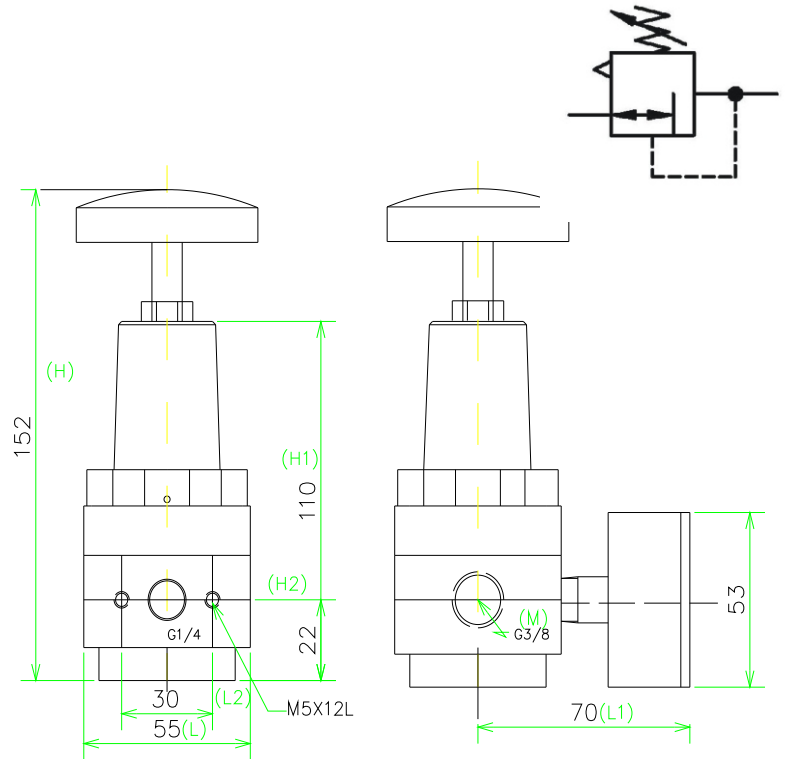

RBH高壓調壓閥-40BAR

Specification

Flitering	40u
Range of Adjustable Pressure	0.5~30 bar
Max. Adjustable Pressure	40 bar
Operating Temperature Range	5~80°C

型號/Model	H	H1	H2	L	L1	L2	M	M1
RBH40-03	152	110	22	55	70	30	G3/8	G1/4
RBH40-04	152	110	22	55	70	30	G1/2	G1/4
RBH40-06	185	155	45.5	75	78	40	G3/4	G1/4
RBH40-08	185	155	45.5	75	78	40	G 1	G1/4